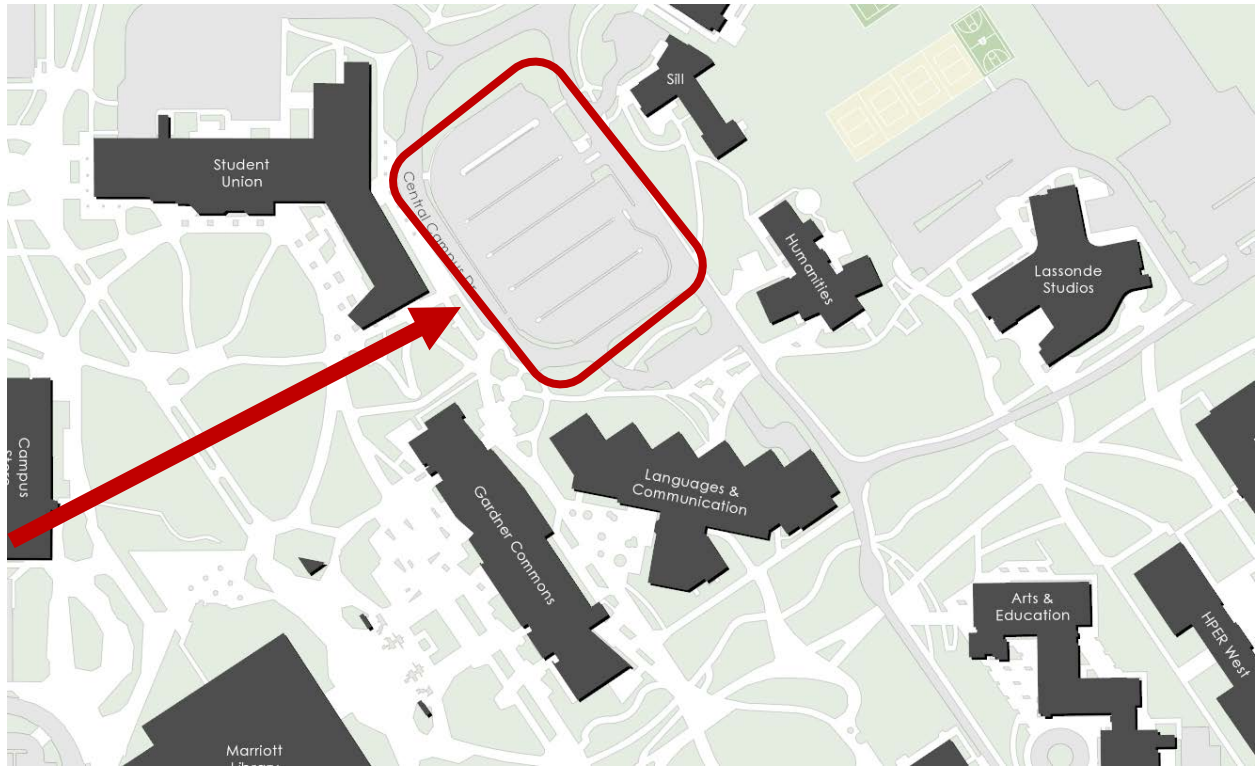

Directions to NEXUS

Physical Address:
260 South Central Campus Drive, Suite 3380 Salt Lake City, UT 84112

Campus Address:
Gardner Commons, Suite 3380

The Nexus Core is located in **Suite 3380 (3rd Floor)** of the new **Gardner Commons** building next to the University of Utah's Union building. It is directly north of the David Eccles School of Business Building, south of the Union, and east of the Marriott Library.

Parking Lot (Union Visitor Lot)

Driving Directions

From the North:

- Travel south on I-15 to the 400 South (4th South) exit
- Turn left at the bottom of the off-ramp—you will be heading east on 400 South
- Follow 400 South until you reach 1300 East (400 South will turn into 500 South)
- At 1300 East turn left (north)
- See “Final Directions to Gardner Commons” below

From the South:

- Travel north on I-15 to the 600 South Exit
- Head east on 600 South to 700 East
- Turn left (north) on 700 East and go two blocks to 400 South
- Turn right (east) on 400 South and follow until 1300 East (400 S. will turn into 500 S.)

Final Directions to Gardner Commons:

- Travel 4 blocks to 100 South, and turn right (east).
- Follow 100 South around the curve to Central Campus Drive (1600 East)
- Turn right on to Central Campus Drive and travel south to the end of the road (the Union Building is at the end of this road)
- Park in the Visitors Parking Lot in front of the Union. Head to the nearest kiosk and follow the on-screen instructions to pre-pay for parking. Head Southwest past the Union building and you will access the North doors.